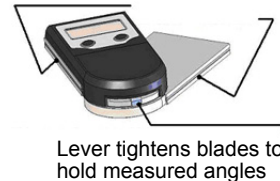

- Measures angles in any plane
- 0.1 degree resolution, accuracy, and repeatability
- Sets both miter and bevel angles
- Great for measuring and layout
- Strong magnets on all blade edges for ease of use
- Blades can be tightened for holding measurements

#### MEASURE CW

#### MEASURE CCW

Magnets imbedded in all 4 edges of the blades

### BATTERY REPLACEMENT

Lever tightens blades to hold measured angles

Negative side up  
Type CR2032

PROBLEM	POSSIBLE CAUSE	SOLUTION
Flashing Digits	Low Voltage	Replace Battery
No Display	Low Voltage	Replace Battery
No Display	Bad Contact	Clean Battery
Erratic or Frozen Display	Internal Error	Remove Battery Wait 1 Minute and Replace