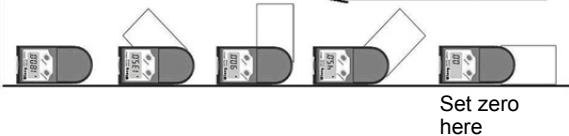

- Measures angles in any plane
- 0.1 degree resolution, accuracy, and repeatability
- Sets both miter and bevel angles
- Great for measuring and layout
- Strong magnets on all blade edges for ease of use
- Blades can be tightened for holding measurements

### SAFETY FIRST

- Always turn off and unplug power tools before using the Digital Protractor
- Never use your power tools without properly installed blade guards. The guards may not be shown in our instructions only to make the illustrations clear.

#### MEASURE CCW

Magnets imbedded in all 4 edges of the blades

### BATTERY REPLACEMENT

Lever tightens blades to hold measured angles

Negative side up  
Type CR2032

PROBLEM	POSSIBLE CAUSE	SOLUTION
Flashing Digits	Low Voltage	Replace Battery
No Display	Low Voltage	Replace Battery
No Display	Bad Contact	Clean Battery
Erratic or Frozen Display	Internal Error	Remove Battery Wait 1 Minute and Replace