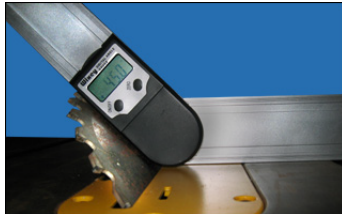

- Measures angles in any plane
- 0.1 degree resolution, accuracy, and repeatability
- Sets both miter and bevel angles
- Great for measuring and layout
- Strong magnets on all blade edges for ease of use
- Blades can be tightened for holding measurements