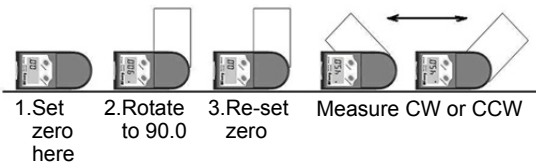

- Measures angles in any plane
- 0.1 degree resolution, accuracy, and repeatability
- Sets both miter and bevel angles
- Great for measuring and layout
- Strong magnets on all blade edges for ease of use
- Blades can be tightened for holding measurements

### SAFETY FIRST

- Always turn off and unplug power tools before using the Digital Protractor
- Never use your power tools without properly installed blade guards. The guards may not be shown in our instructions only to make the illustrations clear.

#### MEASURE CCW

Magnets imbedded in all 4 edges of the blades

### BATTERY REPLACEMENT

Lever tightens blades to hold measured angles

Negative side up  
Type CR2032

PROBLEM	POSSIBLE CAUSE	SOLUTION
Flashing Digits	Low Voltage	Replace Battery
No Display	Low Voltage	Replace Battery
No Display	Bad Contact	Clean Battery
Erratic or Frozen Display	Internal Error	Remove Battery Wait 1 Minute and Replace