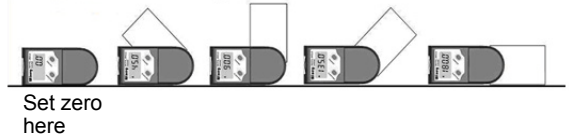

- Measures angles in any plane
- 0.1 degree resolution, accuracy, and repeatability
- Sets both miter and bevel angles
- Great for measuring and layout
- Strong magnets on all blade edges for ease of use
- Blades can be tightened for holding measurements

#### MEASURE CCW

Magnets imbedded in all 4 edges of the blades

### BATTERY REPLACEMENT

Lever tightens blades to hold measured angles

Negative side up  
Type CR2032

PROBLEM	POSSIBLE CAUSE	SOLUTION
Flashing Digits	Low Voltage	Replace Battery
No Display	Low Voltage	Replace Battery
No Display	Bad Contact	Clean Battery
Erratic or Frozen Display	Internal Error	Remove Battery Wait 1 Minute and Replace